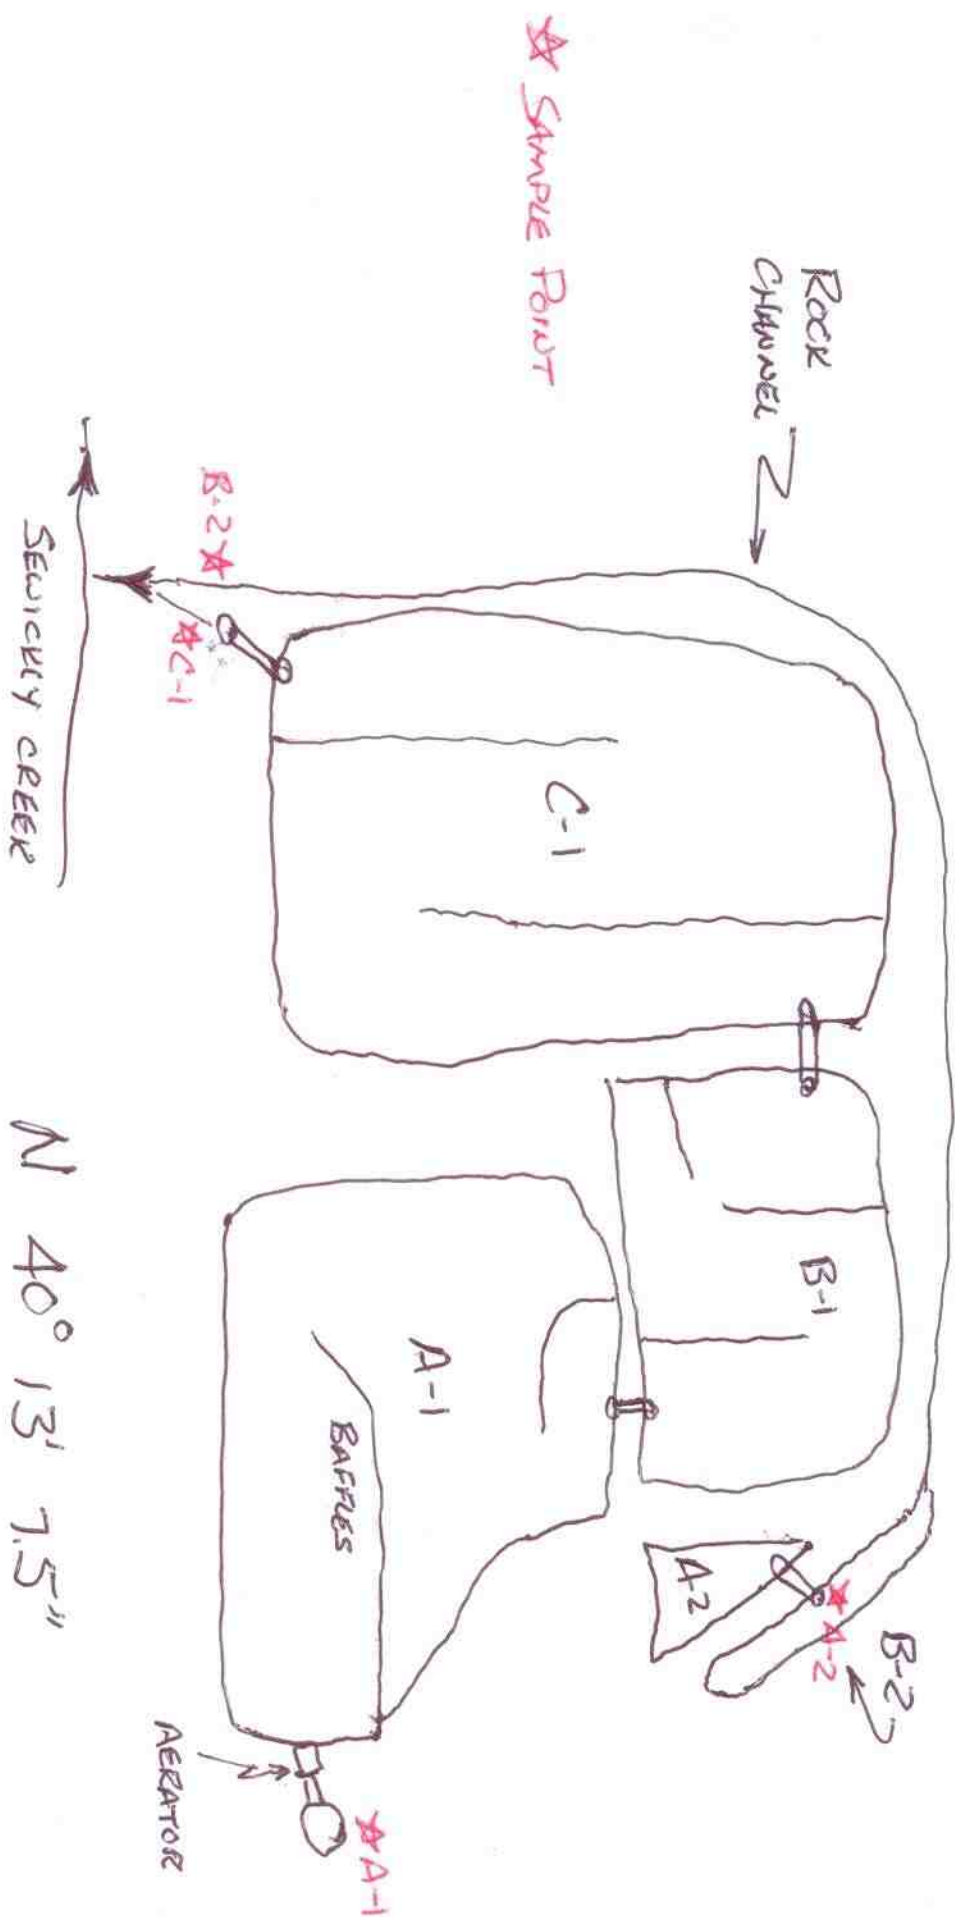

BRINKERTON

N 40° 13' 7.5"
W 79° 31' 2.2"

DATA SHED DIRECTIONS APPROX. 12 MILES OFF

SEE ENCLOSED DIRECTIONS

AERATORS WERE NOT IN OPERATION