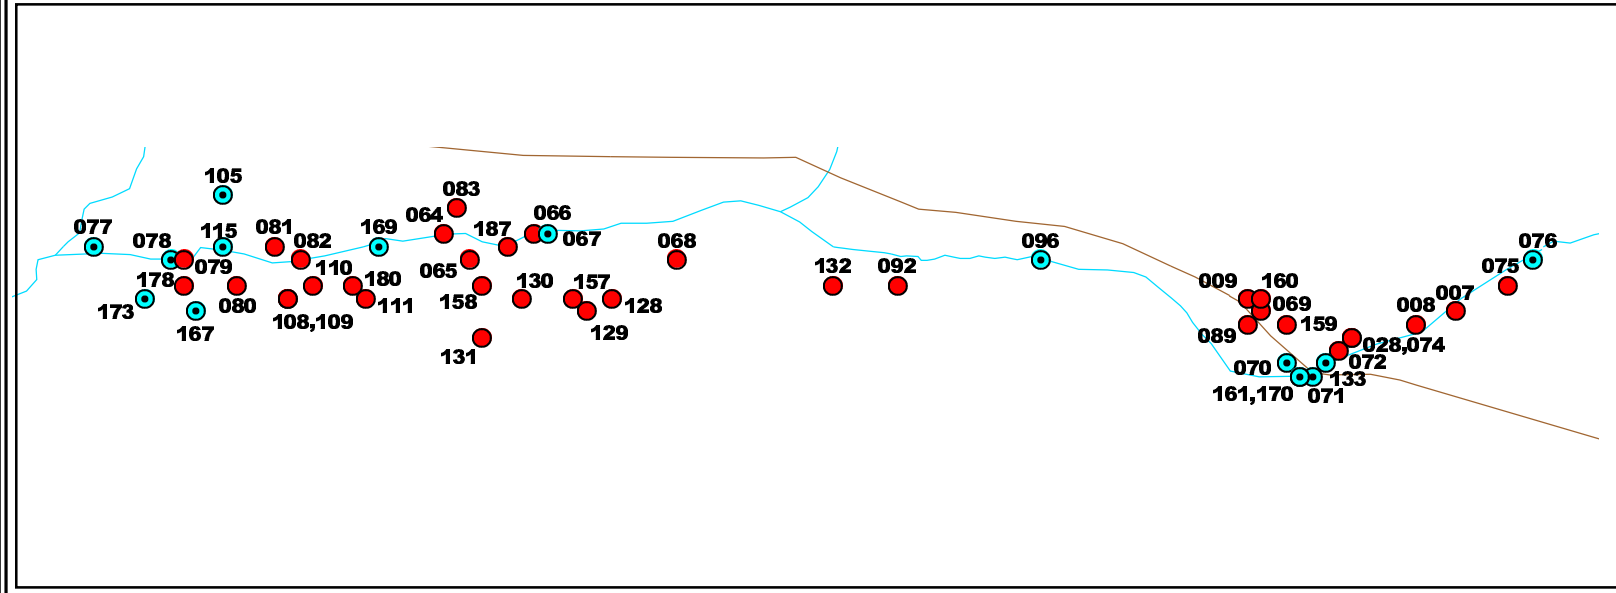

SEE INSET MAP A

- LEGEND**
- AMD DISCHARGE LOCATION
 - STREAM MONITORING LOCATION
 - WATERSHED SUBDIVISION BOUNDARY

INSET MAP A (NOT TO SCALE)

SOUTH BRANCH BLACKLICK CREEK DISCHARGE AND STREAM MONITORING LOCATIONS		
BLACKLICK CREEK WATERSHED ASSESSMENT		
BLACKLICK CREEK WATERSHED ASSOCIATION		
Kimball		L. ROBERT KIMBALL & ASSOCIATES, INC. EBENSBURG, PA & TRENTON, NJ
DATE: 1/05	SCALE AS SHOWN	FIGURE: 5