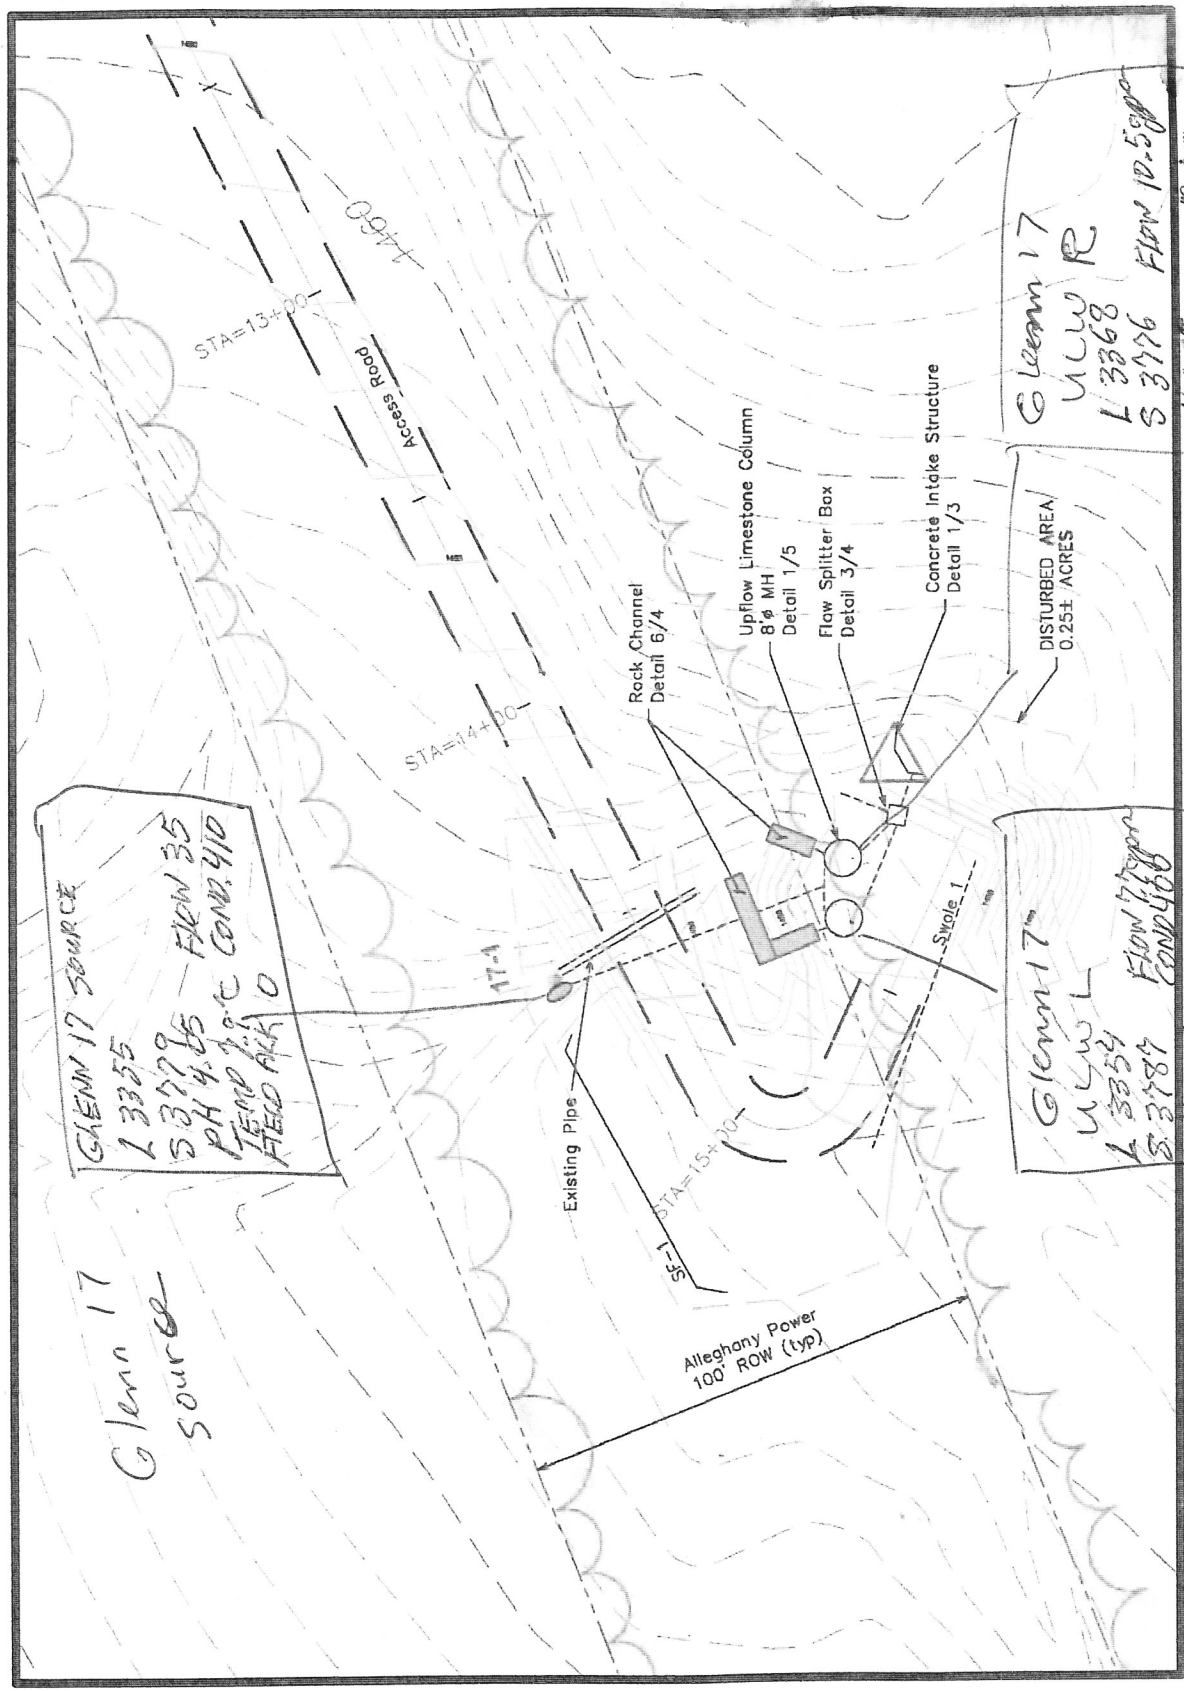

MCC
MILL CREEK

5-11-12

Glenn Site 17

Glenn 17 SOURCE
 L 3355 FLOW 35
 S 3779 PH 4.65 COND 410
 TEMP 78°C FIELD ALK 0

Glenn 17
 SOURCE

Glenn 17
 U L W L
 L 3354 FLOW 75
 S 3784 COND 400
 PH 6.36 TEMP 78°C
 FIELD ALK 26

Glenn 17
 U L W R
 L 3368 FLOW 10.5
 S 3786 COND 38
 PH 6.39 TEMP 79°C
 FIELD ALK 92